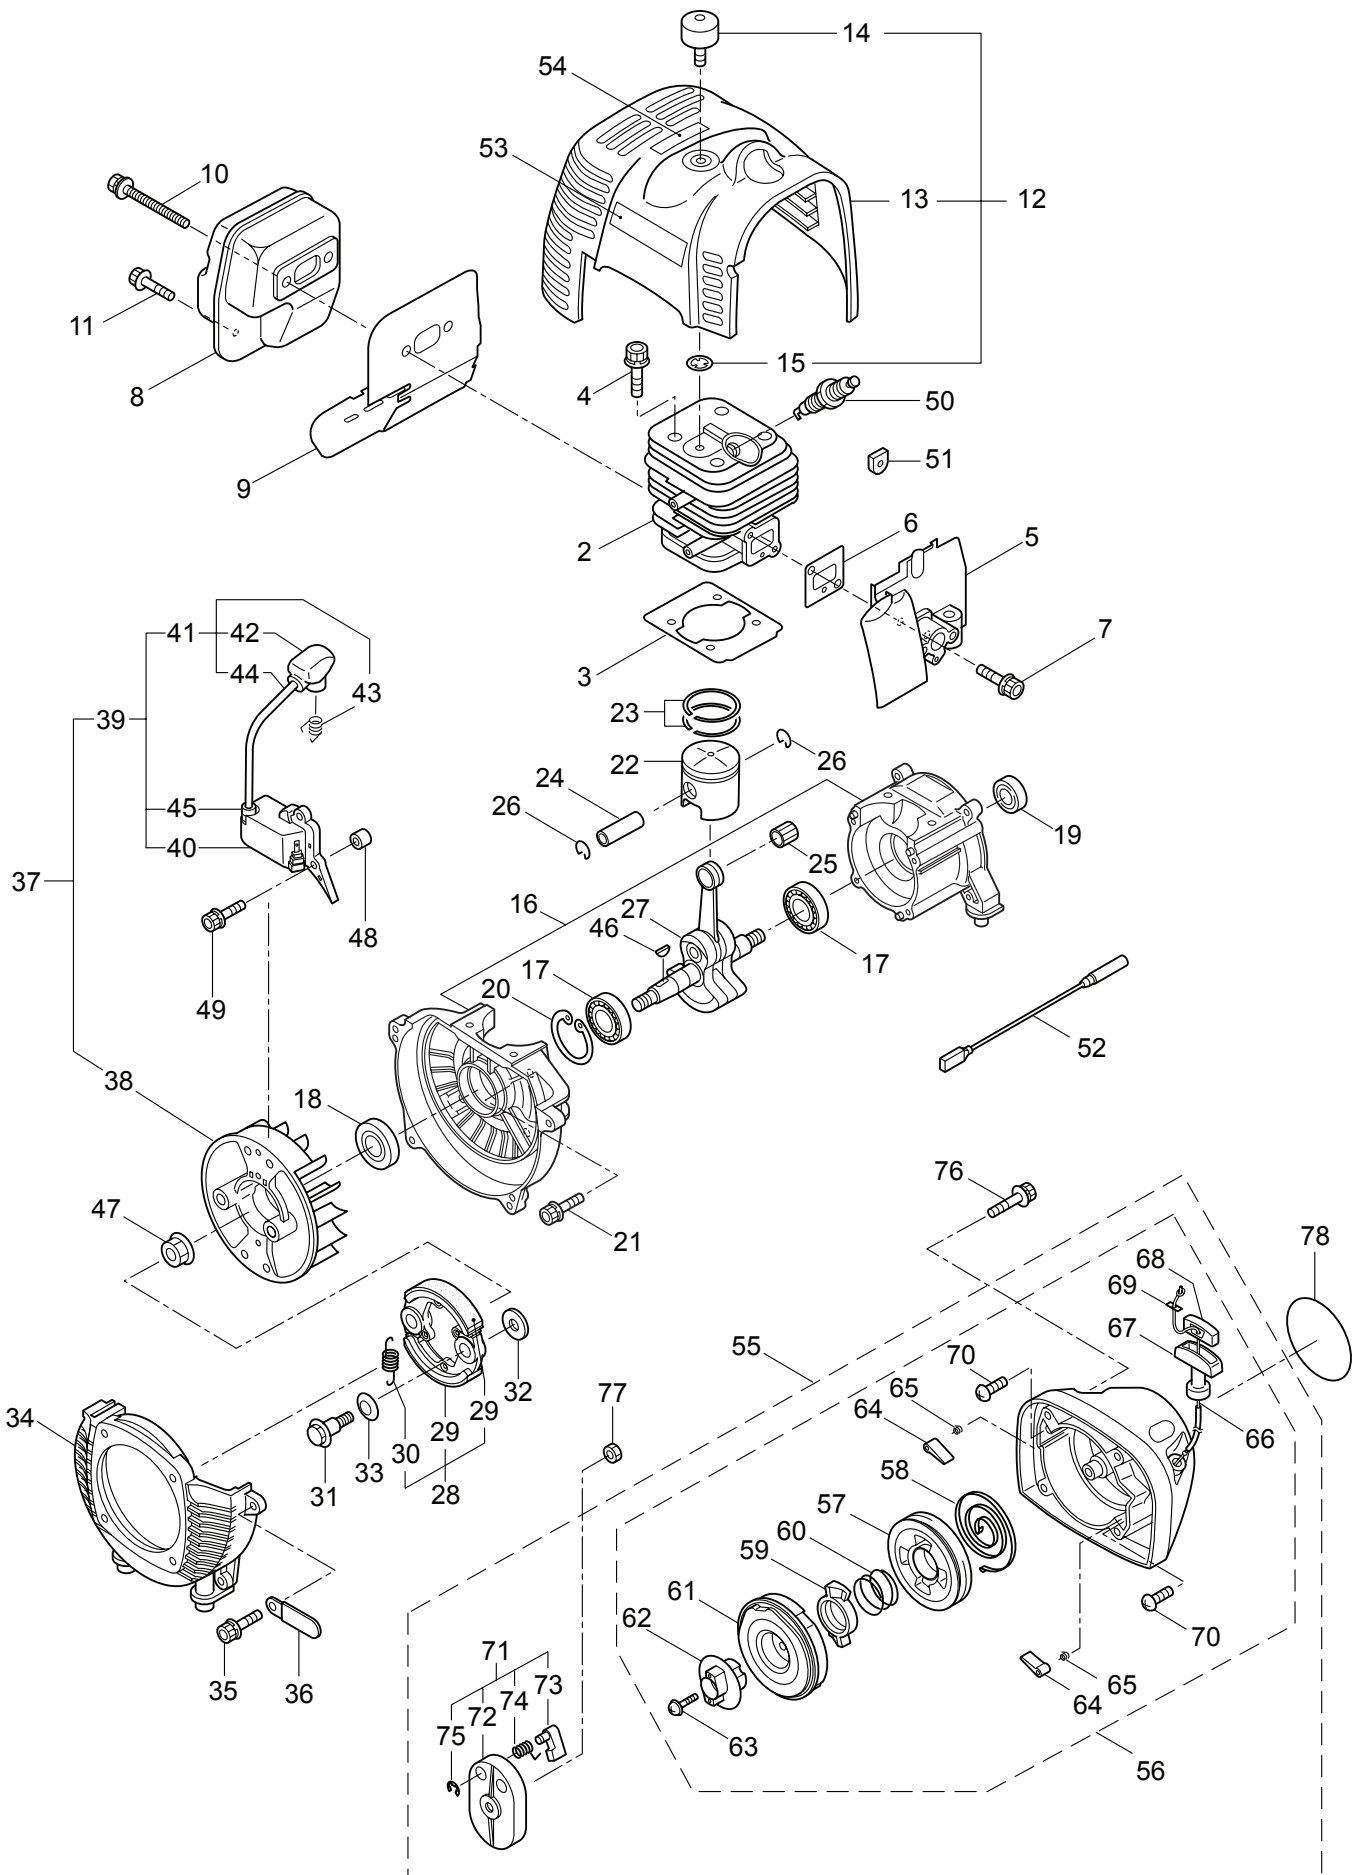

3. BCV5020-01 ENGINE

Ref. No.	Part No.	Part Name	Q'ty	Remarks
3-46	261076	Woodruff Key	1	3x10
3-47	262731	Nut,Rotor	1	M10
3-48	280381	Spacer	2	
3-49	283669	Cap Screw	2	M4x25
3-50	262483	Spark Plug	1	NGK BPMR6Y
3-51	281172	Grommet	1	
3-52	263804	Lead	1	
3-53	265694	Label	1	
3-54	267561	Label	1	
3-55	287917	Recoil Starter Ass'y	1	Incl.56-75
3-56	287918	Starter Ass'y	1	Incl.57-70
3-57	280994	Pulley	1	
3-58	280995	Spiral Spring	1	
3-59	280996	Pawl	1	
3-60	280997	Return Spring	1	
3-61	283123	Spring Comp.	1	
3-62	280999	Plate	1	
3-63	281000	Set Screw	1	
3-64	281001	Pawl	2	
3-65	281002	Return Spring	2	
3-66	281004	Starter Rope	1	
3-67	262633	Starter Grip	1	
3-68	262981	Cap	1	
3-69	281005	Rope Stopper	1	
3-70	282622	Screw	2	
3-71	282623	Starter Pulley Ass'y	1	Incl.72-75
3-72	282282	Starter Pulley	1	
3-73	262636	Pawl	2	
3-74	262637	Return Spring	2	
3-75	262638	E-Ring	2	
3-76	261607	Cap Screw	4	M5x16
3-77	126990	Nut	1	M8
3-78	289789	Label	1