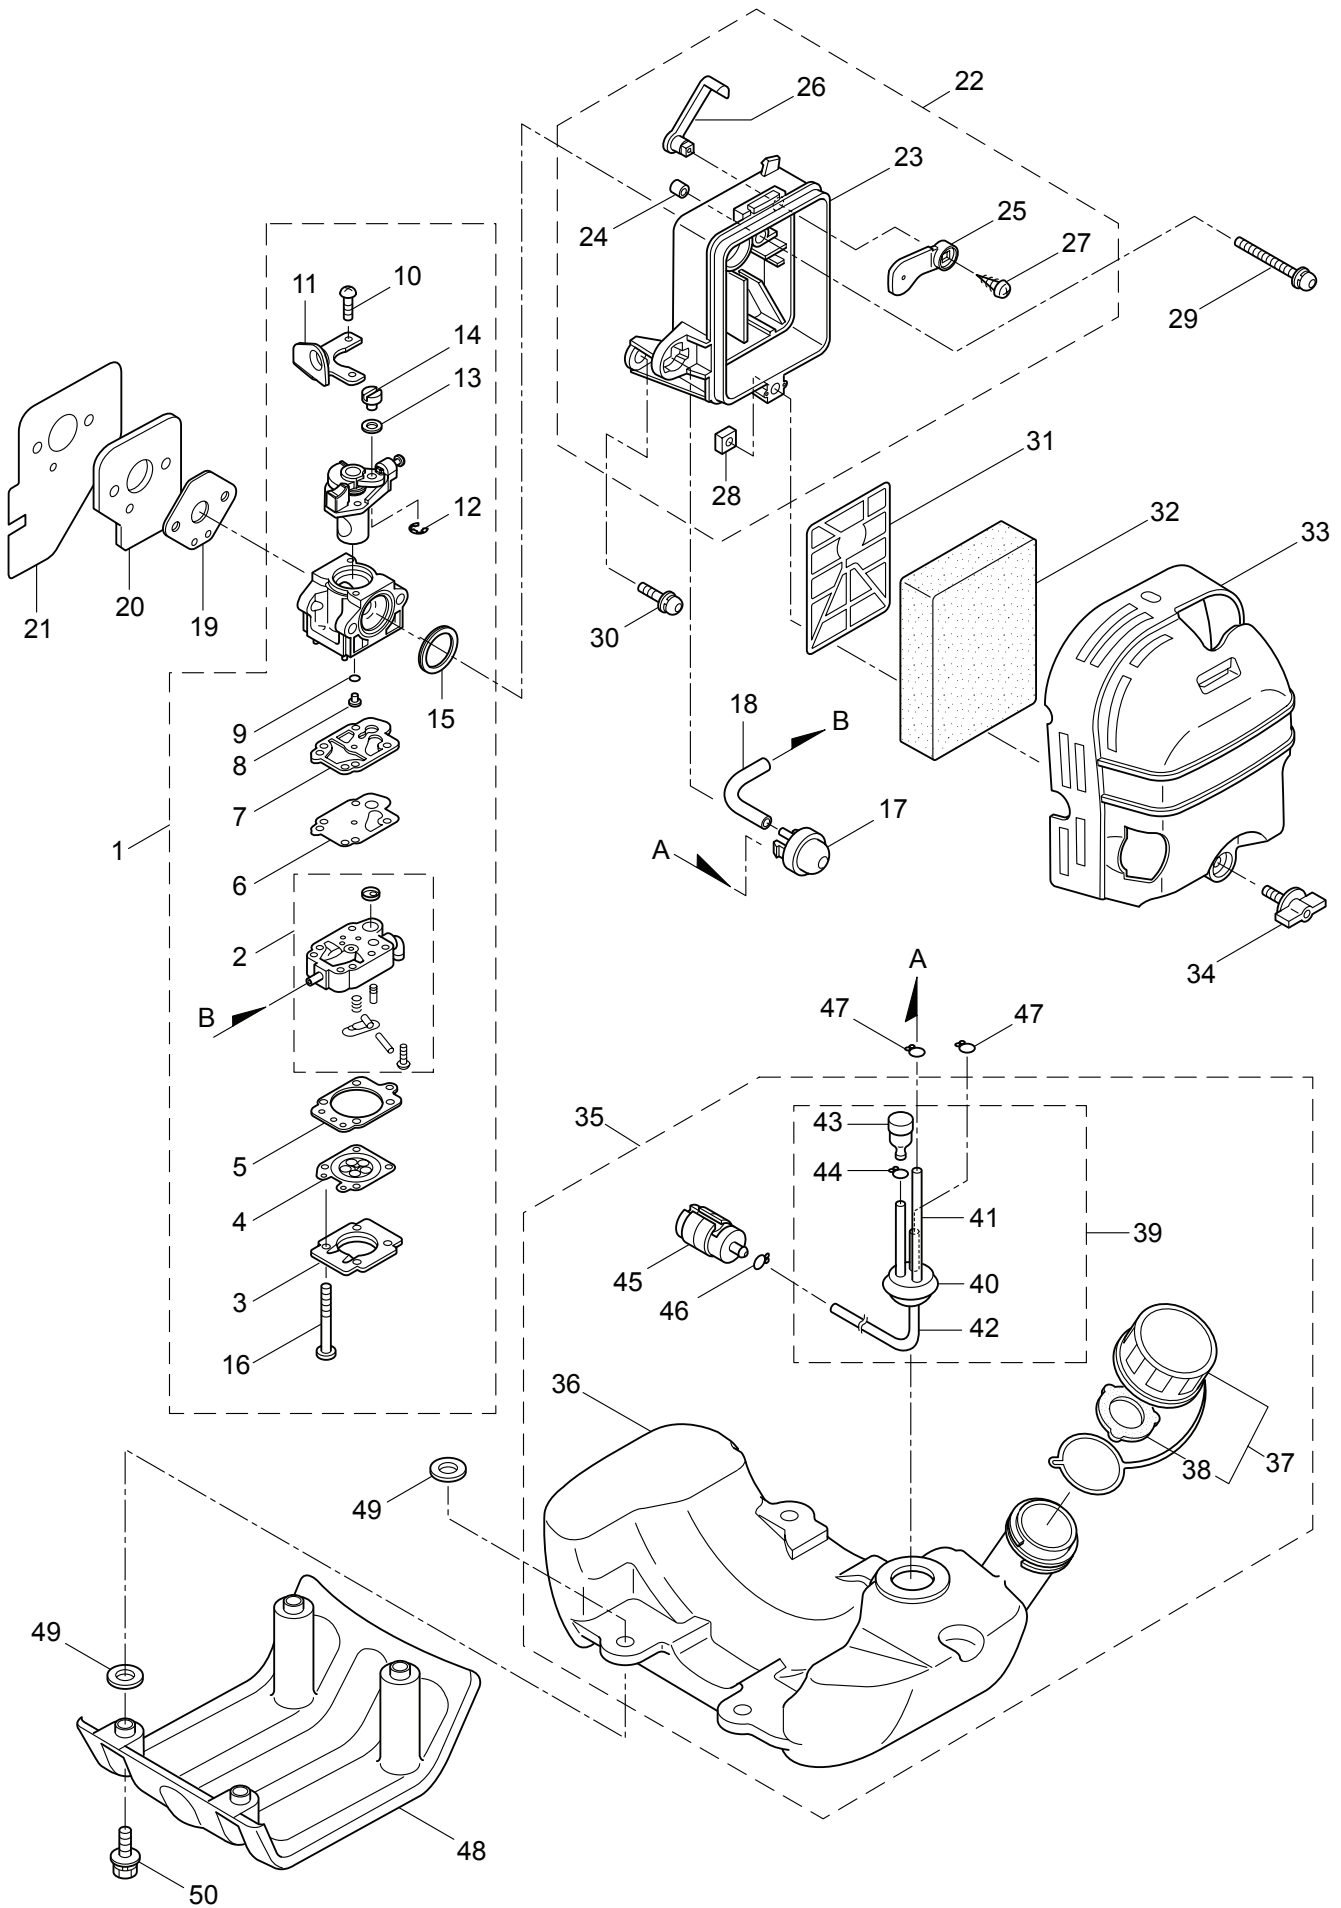

4. BCV5020-01
CARBURETOR, FUEL TANK

Ref. No.	Part No.	Part Name	Q'ty	Remarks
4-1	289725	Carburetor Ass'y	1	Incl.2-16 New gasket required
4-2	283124	Pump Body	1	
4-3	263726	Cover Plate	1	
4-4	283905	Diaphragm, Meterring	1	
4-5	263727	Gasket	1	
4-6	262994	Diaphragm,Fuel Pump	1	
4-7	282576	Gasket	1	
4-8	287061	Main Jet	1	
4-9	261871	O-Ring	1	
4-10	261875	Screw	2	
4-11	264677	Bracket	1	
4-12	261876	E-Ring	1	
4-13	264678	Washer	1	
4-14	261658	Swivel	1	
4-15	261657	Packing	1	
4-16	263737	Screw	4	
4-17	282299	Pump	1	
4-18	282512	Fuel Pipe	1	
4-19	282301	Gasket	1	
4-20	283086	Divider	1	
4-21	283087	Gasket	1	
4-22	282302	Case Ass'y	1	Incl.23-28
4-23	282303	Case Body	1	
4-24	282484	Sleeve	3	
4-25	282304	Valve	1	
4-26	282305	Lever	1	
4-27	269032	Screw	1	
4-28	269423	Nut	1	
4-29	262720	Cap Screw	2	M5x55
4-30	264807	Cap Screw	1	M5x16
4-31	282481	Plate	1	
4-32	282306	Element	1	
4-33	282307	Cleaner Cover	1	
4-34	281438	Knob	1	
4-35	282309	Fuel Tank Ass'y	1	Incl.36-46
4-36	282310	Fuel Tank	1	
4-37	281564	Fuel Tank Cap Ass'y	1	Incl.38
4-38	269377	Gasket	1	
4-39	282312	Fuel Pipe Ass'y	1	Incl.40-44
4-40	268065	Grommet	1	
4-41	282511	Return Pipe	1	
4-42	262649	Fuel Pipe	1	
4-43	261590	Breather	1	
4-44	261117	Clip	1	
4-45	267328	Fuel Filter Ass'y	1