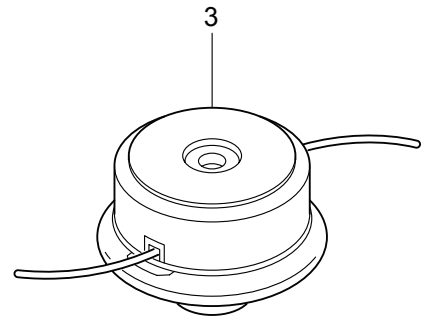

5. BCV5020-01
ACCESSORIES

Ref. No.	Part No.	Part Name	Q'ty	Remarks
5-1	232905	Mowing Blade	1	305x25.4xt3
5-2	232907	Blade Cover	1	
5-3	232906	Semi-Auto Head (L)	1	
5-4	234586	Box Spanner	1	19x17x(+)
5-5	212300	Lever Handle	1	6X100L
5-6	219433	Wrench	1	5mm
5-7	234591	Instruction Manual	1	FR/IT/DE
5-8	234630	Instruction Manual	1	GB/ES/PT
5-9	523471	Parts List	1	BCV5020-01