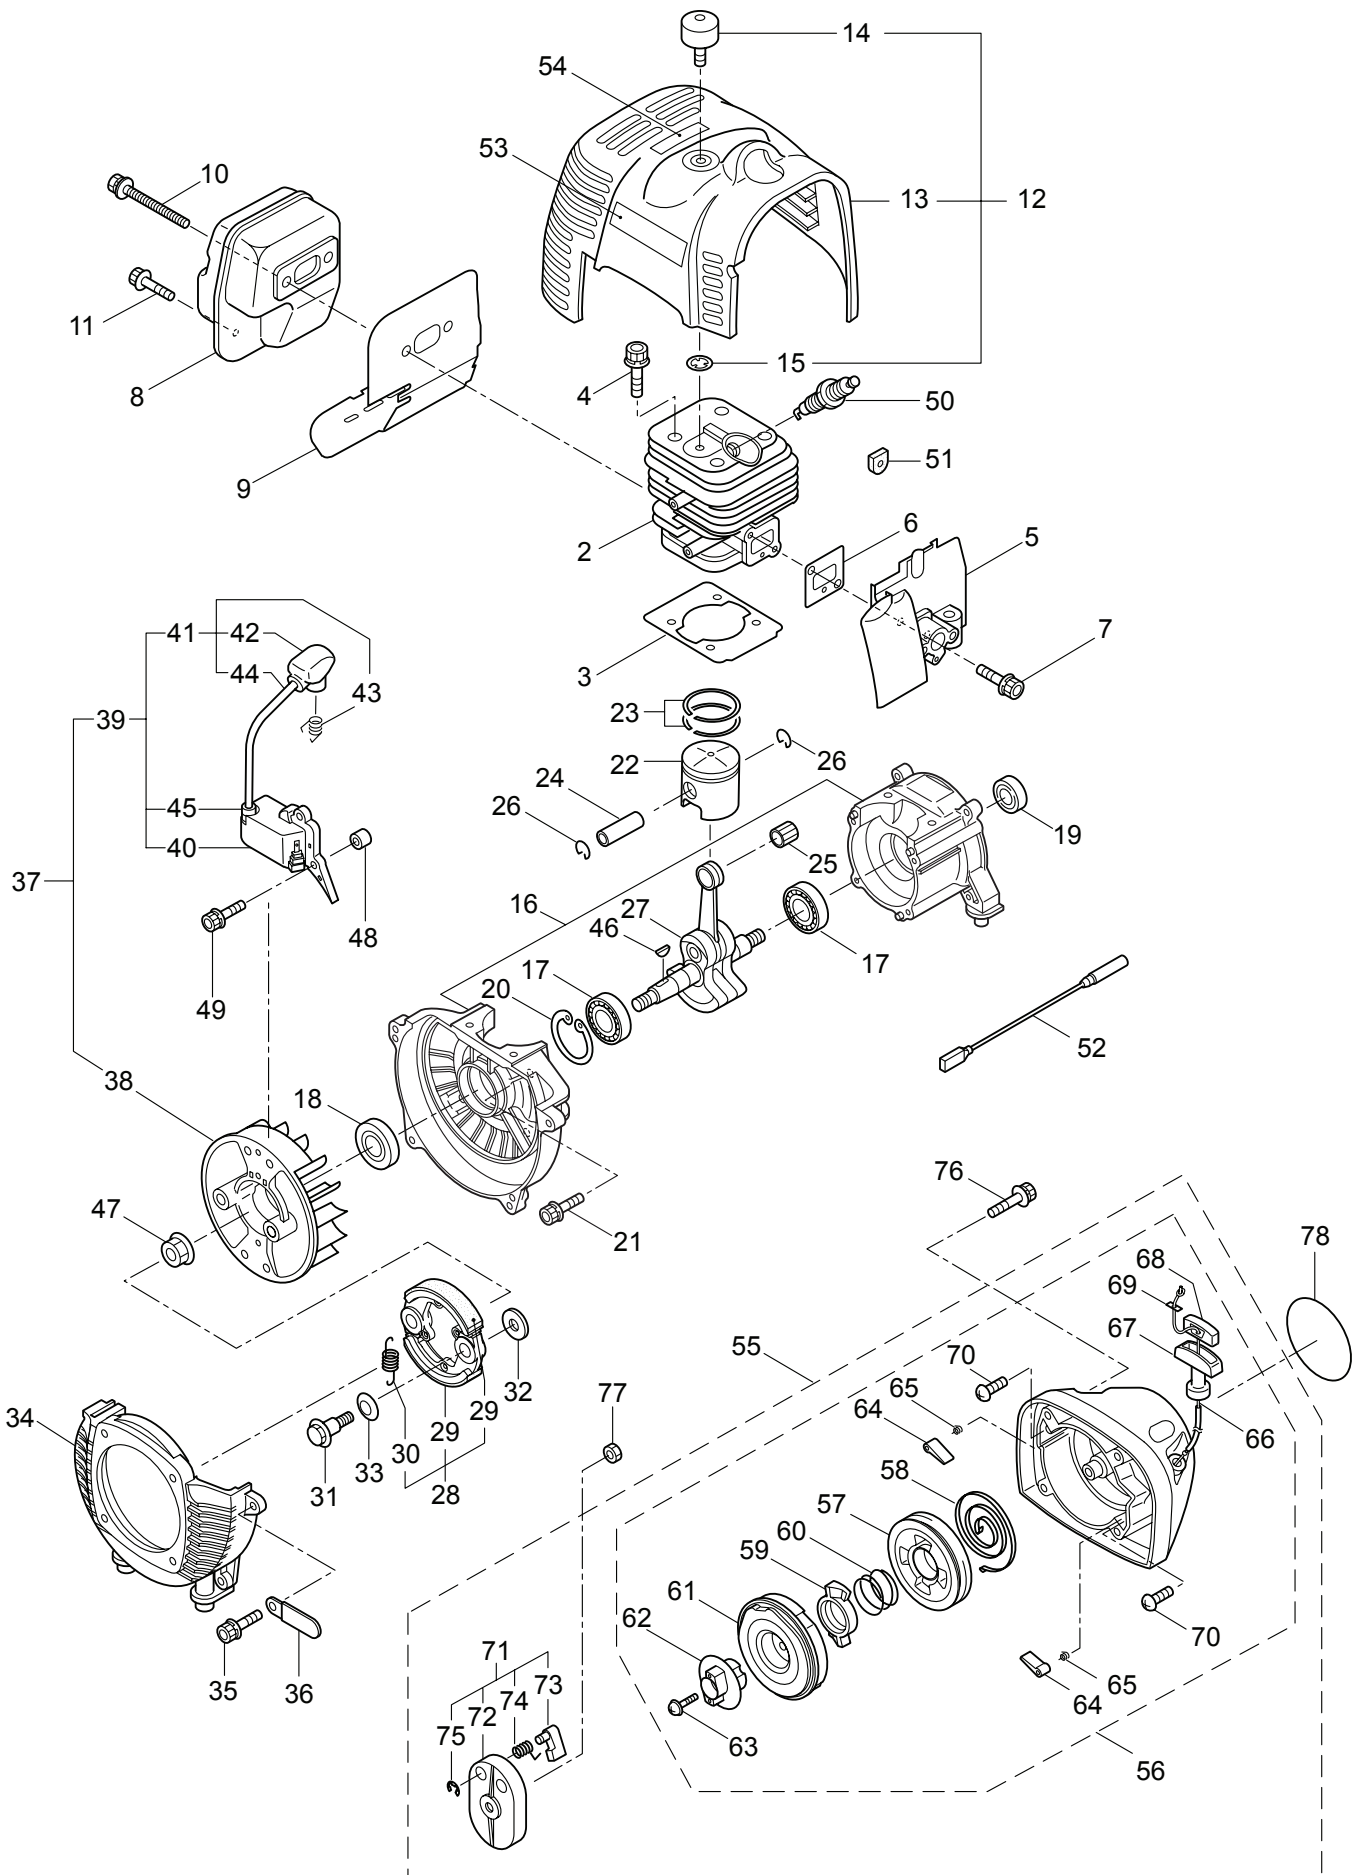

3. BCV5020-01
ENGINE

Ref. No.	Part No.	Part Name	Q'ty	Remarks
3-1	859173	Engine	1	NE500/39
3-2	283076	Cylinder	1	New gasket required
3-3	282259	Gasket	1	
3-4	261612	Cap Screw	4	M5x30
3-5	282261	Insulator	1	New gasket required
3-6	286715	Gasket	1	
3-7	267290	Cap Screw	2	M5x20
3-8	282264	Muffler Comp.	1	
3-9	282271	Gasket	1	
3-10	266713	Cap Screw	2	M5x60
3-11	283315	Screw	1	M5x12W-12
3-12	286390	Top Cover Ass'y	1	Incl.13-15
3-13	282274	Top Cover	1	
3-14	285843	Knob	1	
3-15	286362	Washer	1	M6
3-16	282277	Crankcase	1	
3-17	262658	Bearing	2	#6202C3
3-18	262660	Oil Seal	1	TC15357
3-19	262565	Oil Seal	1	ISCD15257
3-20	012380	Snap Ring	1	#35
3-21	261612	Cap Screw	4	M5x30
3-22	283078	Piston	1	
3-23	282941	Piston Ring	2	(2)Required
3-24	262749	Piston Pin	1	
3-25	262659	Bearing,Needle	1	KTV111414EG01B2
3-26	262479	Clip,Piston Pin	2	
3-27	283038	Crankshaft/Conn.Rod Ass'y	1	
3-28	286905	Clutch Ass'y	1	Incl.29,30
3-29	286906	Clutch Shoe	2	(2)Required
3-30	286907	Spring, Clutch	1	
3-31	287092	Cap Screw	2	M8x1.25
3-32	262683	Washer	2	8x22xt1.2
3-33	262682	Wave Washer	2	
3-34	287145	Fan Cover	1	
3-35	261250	Cap Screw	4	M5x20
3-36	287245	Clamp	1	
3-37	287792	Magneto Ass'y	1	Incl.38-45
3-38	287793	Rotor/Fan	1	
3-39	287794	Ignition Coil Ass'y	1	Incl.40-45
3-40	287795	Coil	1	
3-41	282290	Spark Plug Wire Ass'y	1	Incl.42-44
3-42	282292	Plug Boot	1	
3-43	261075	Connector	1	
3-44	282291	Spark Plug Wire	1	
3-45	261072	Cap	1