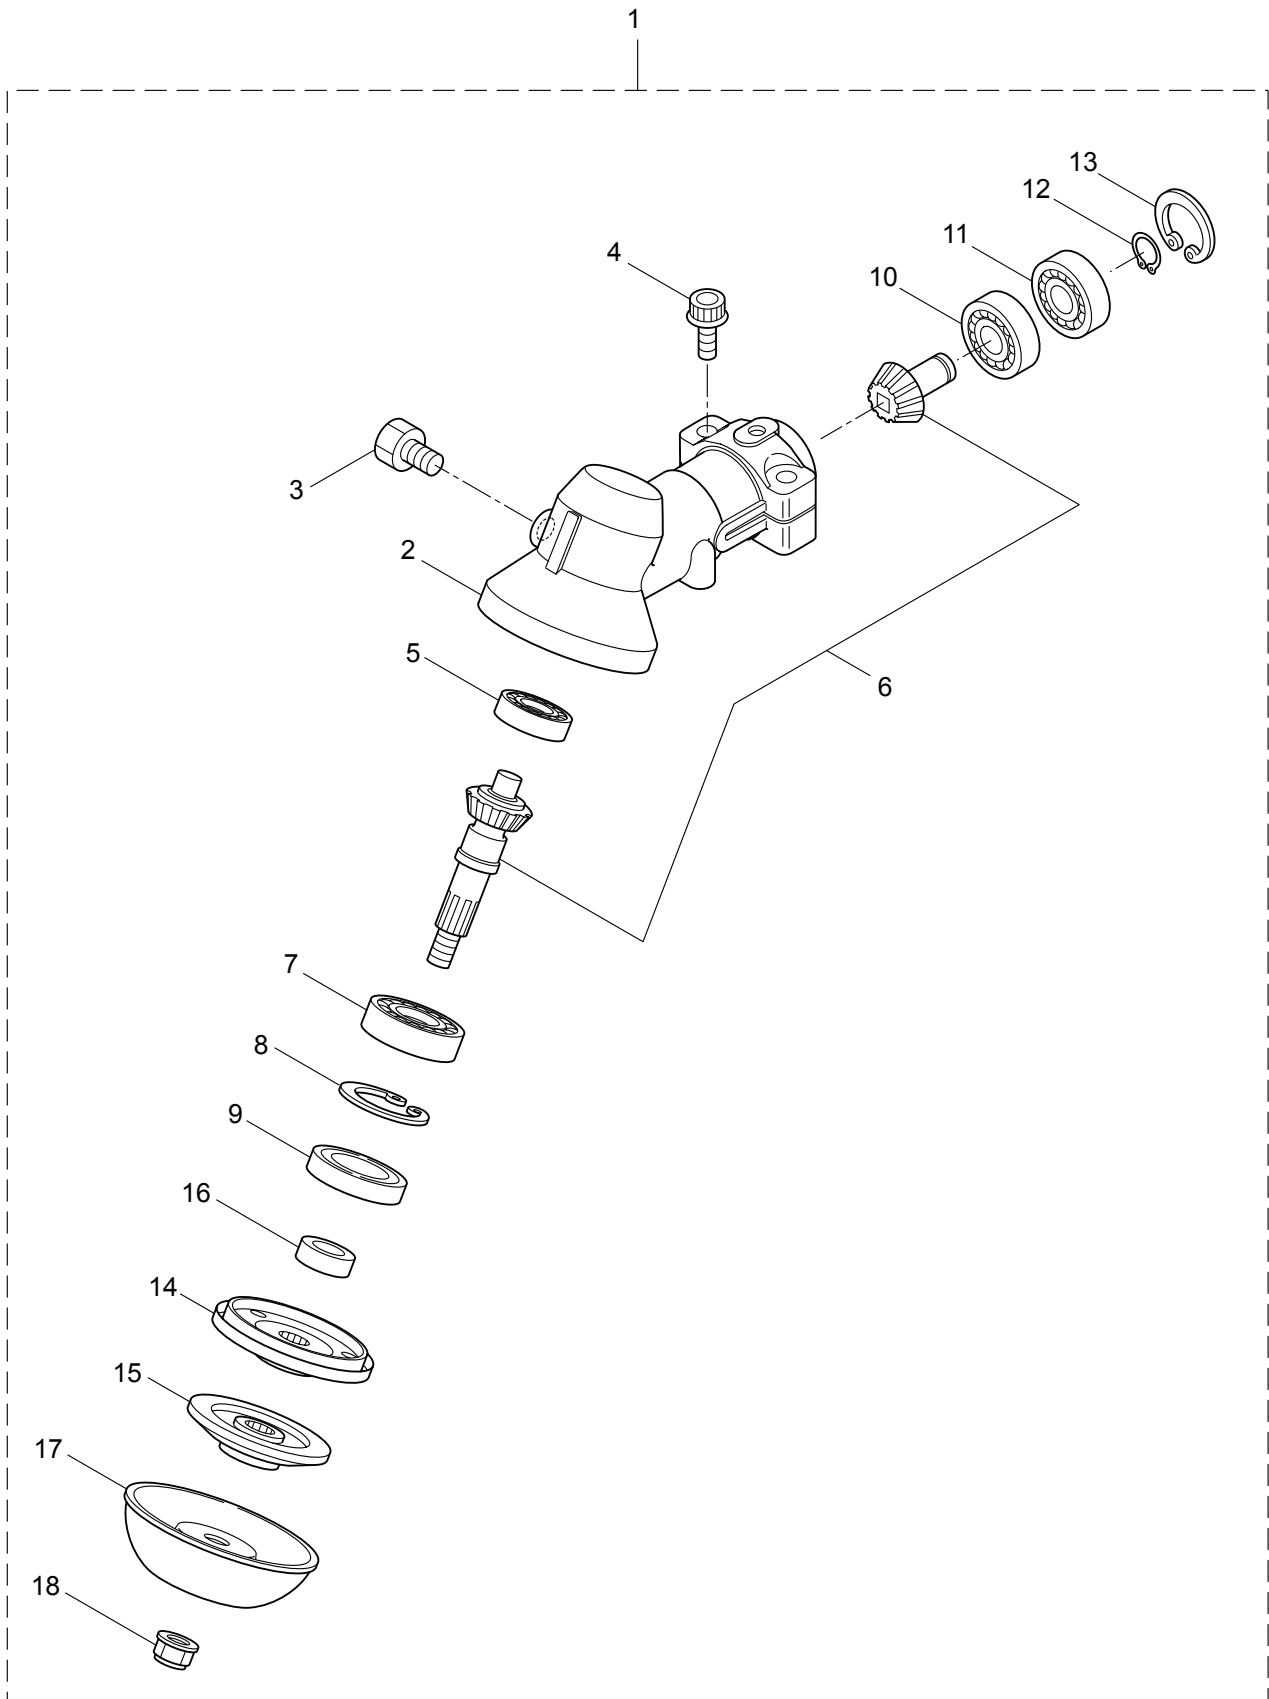

PARTS LIST

BCV5020-01

CONTENTS

1. MAIN BODY	1 ~ 2
2. GEARCASE.....	3 ~ 4
3. ENGINE.....	5 ~ 8
4. CARBURETOR, FUEL TANK	9 ~ 12
5. ACCESSORIES	13 ~ 14

2012. 11.

P/N 523471

1. BCV5020-01
MAIN BODY

Ref. No.	Part No.	Part Name	Q'ty	Remarks
1-1	364164	BCV5020-01	1	
1-2	232908	Throttle Trigger	1	
1-3	219113	Cap Screw	4	M6x20
1-4	231909	Cover	1	
1-5	280144	Tapping Screw	2	
1-6	231910	Clip	2	
1-7	231920	Clutch Case	1	
1-8	217138	Bolt	1	M6x25
1-9	140474	Bearing	1	#620ZZ
1-10	012380	Snap Ring	1	#35
1-11	230704	Clutch Drum Comp.	1	78xM8
1-12	230703	Driveshaft	1	8x1572L
1-13	231906	Body	1	
1-14	231911	Nut	1	M8 17x25x8
1-15	231912	Knob	1	
1-16	127216	Washer	1	M8
1-17	231913	Spring	1	15.6x25.5L
1-18	231914	Spring	1	13.8x15L
1-19	231915	Bracket A	1	
1-20	231916	Bracket B	1	
1-21	231917	Bracket	1	
1-22	231918	Band	1	t2.0
1-23	219113	Cap Screw	1	M6x20
1-24	231919	Bushing	4	
1-25	231923	Driveshaft Tube	1	
1-26	231997	Plate	1	
1-27	261607	Cap Screw	1	M5x16
1-28	271437	Screw	1	M6x20
1-29	231704	Washer	1	6x13xt1.0
1-30	223188	Label	1	
1-31	234590	Label	1	BCV5020
1-32	225382	Label	1	
1-33	234635	Handle Ass'y	1	Incl.34,35
1-34	231921	Handle	1	
1-35	231922	Grip	1	
1-36	234593	Safety Cover Ass'y	1	Incl.37,38
1-37	231993	Plate	1	
1-38	233364	Screw	1	4x8
1-39	231989	Cover Extention	1	
1-40	230747	String Cutter	1	
1-41	232689	Screw	2	M5x16
1-42	234477	Hanging Strap Ass'y	1	

2. BCV5020-01
GEARCASE

Ref. No.	Part No.	Part Name	Q'ty	Remarks
2-1	232060	Gearcase Ass'y	1	Incl.2-18
2-2	232045	Gearcase	1	
2-3	234109	Bolt	1	M8x8
2-4	232059	Cap Screw	2	M6x25
2-5	014490	Bearing	1	#6000
2-6	234833	Gear Set	1	
2-7	012544	Bearing	1	#6202
2-8	012380	Snap Ring	1	#35
2-9	232049	Oil Seal	1	D21355
2-10	014490	Bearing	1	#6000
2-11	106933	Bearing	1	#6000Z
2-12	014210	Snap Ring	1	#10
2-13	054676	Snap Ring	1	#26
2-14	234508	Bracket A Ass'y	1	
2-15	234509	Bracket B	1	
2-16	234510	Collar	1	15x21x8
2-17	232053	Stabilizer	1	
2-18	232061	Blade Locking Nut	1	M12x1.25