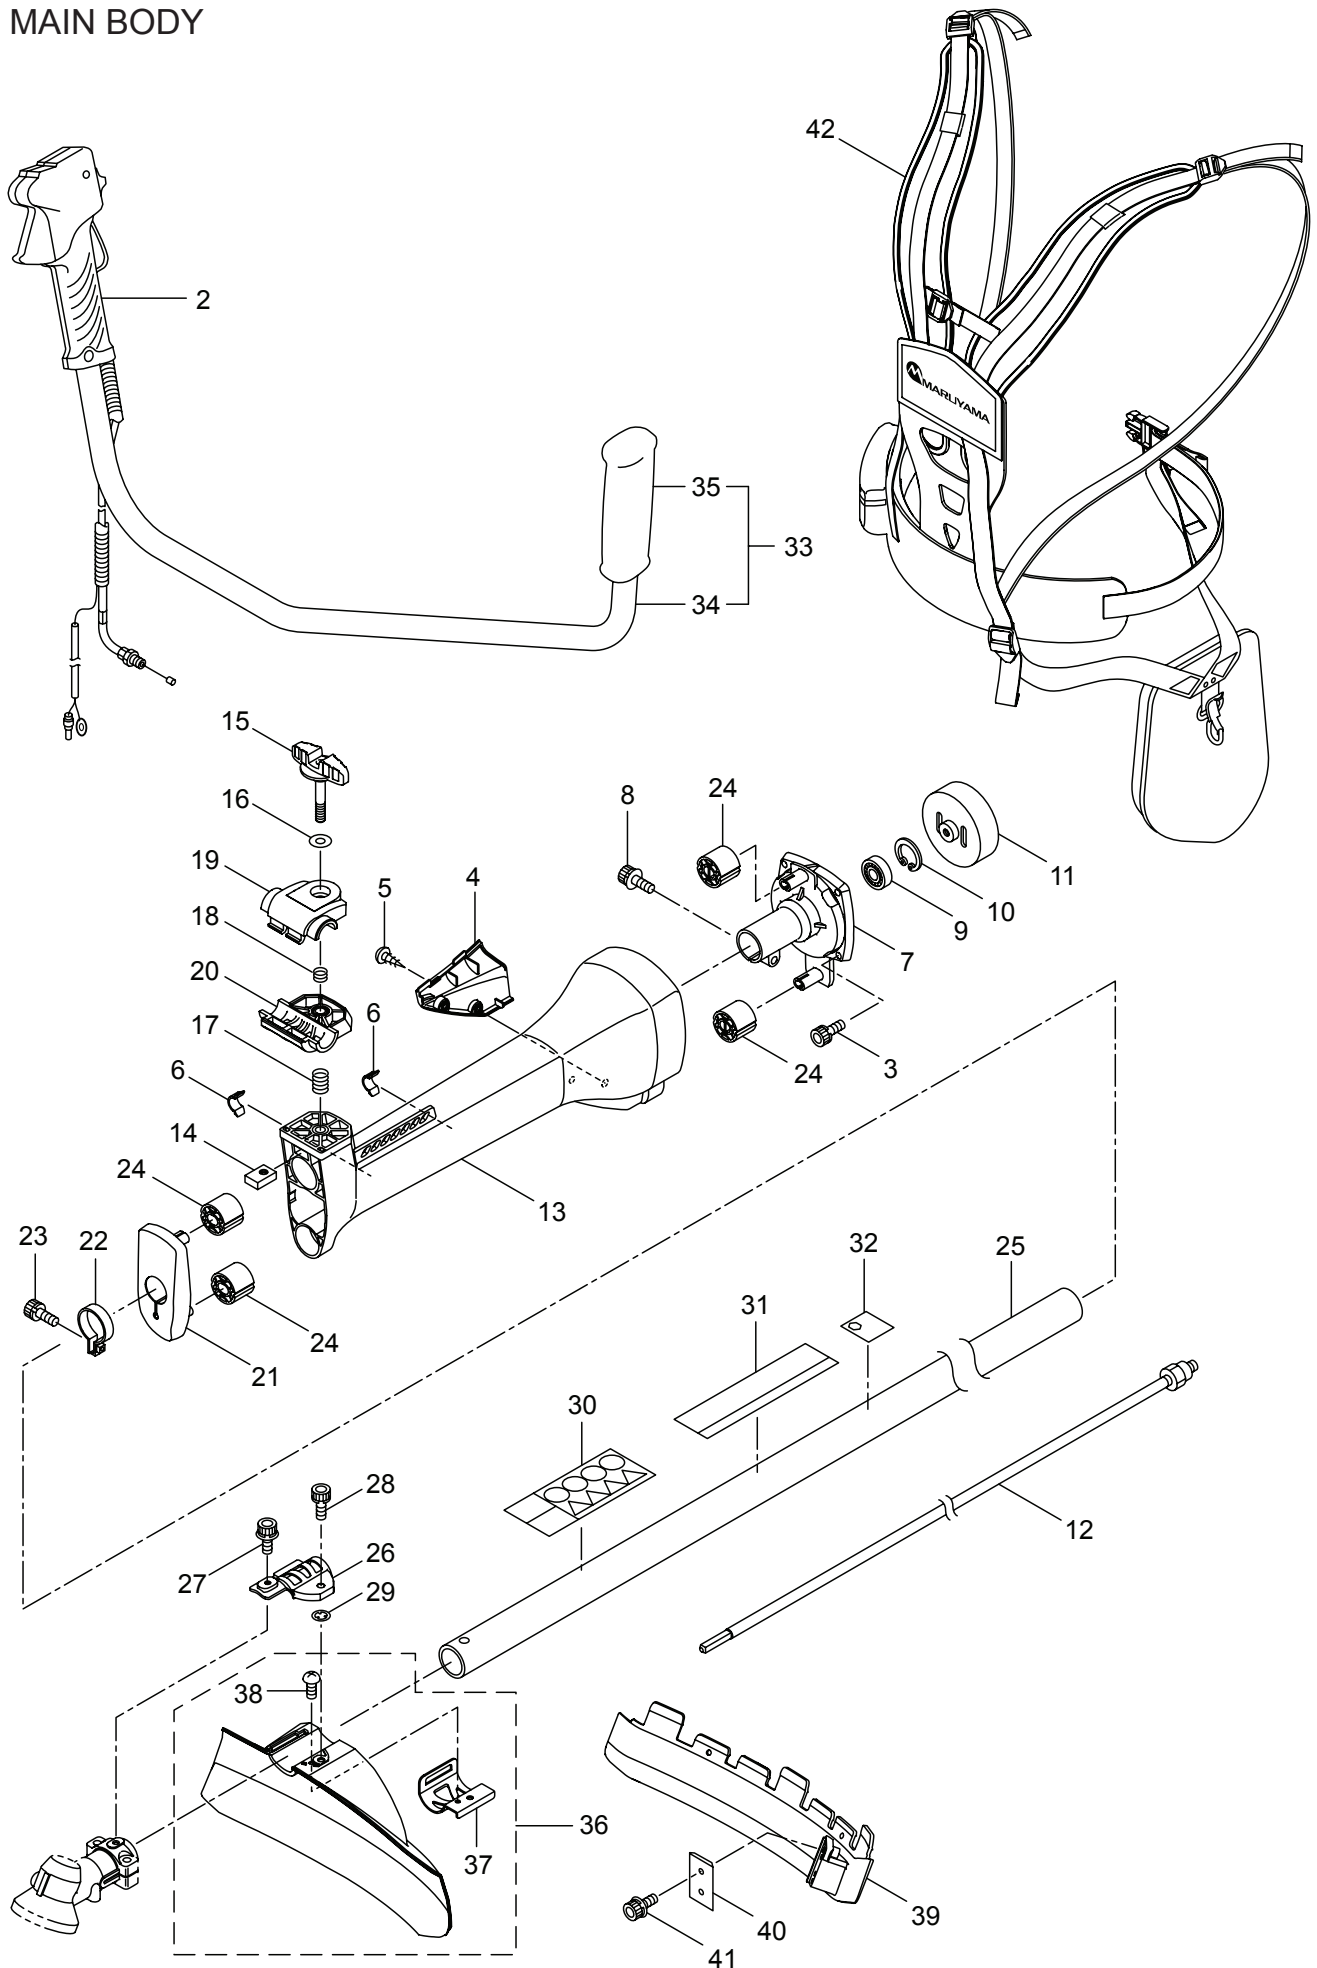

PARTS LIST

BCV5020-01

CONTENTS

1. MAIN BODY	1 ~ 2
2. GEARCASE.....	3 ~ 4
3. ENGINE.....	5 ~ 8
4. CARBURETOR, FUEL TANK	9 ~ 12
5. ACCESSORIES	13 ~ 14

2012. 11.

P/N 523471

1. BCV5020-01
MAIN BODY

Ref. No.	Part No.	Part Name	Q'ty	Remarks
1-1	364164	BCV5020-01	1	
1-2	232908	Throttle Trigger	1	
1-3	219113	Cap Screw	4	M6x20
1-4	231909	Cover	1	
1-5	280144	Tapping Screw	2	
1-6	231910	Clip	2	
1-7	231920	Clutch Case	1	
1-8	217138	Bolt	1	M6x25
1-9	140474	Bearing	1	#620ZZ
1-10	012380	Snap Ring	1	#35
1-11	230704	Clutch Drum Comp.	1	78xM8
1-12	230703	Driveshaft	1	8x1572L
1-13	231906	Body	1	
1-14	231911	Nut	1	M8 17x25x8
1-15	231912	Knob	1	
1-16	127216	Washer	1	M8
1-17	231913	Spring	1	15.6x25.5L
1-18	231914	Spring	1	13.8x15L
1-19	231915	Bracket A	1	
1-20	231916	Bracket B	1	
1-21	231917	Bracket	1	
1-22	231918	Band	1	t2.0
1-23	219113	Cap Screw	1	M6x20
1-24	231919	Bushing	4	
1-25	231923	Driveshaft Tube	1	
1-26	231997	Plate	1	
1-27	261607	Cap Screw	1	M5x16
1-28	271437	Screw	1	M6x20
1-29	231704	Washer	1	6x13xt1.0
1-30	223188	Label	1	
1-31	234590	Label	1	BCV5020
1-32	225382	Label	1	
1-33	234635	Handle Ass'y	1	Incl.34,35
1-34	231921	Handle	1	
1-35	231922	Grip	1	
1-36	234593	Safety Cover Ass'y	1	Incl.37,38
1-37	231993	Plate	1	
1-38	233364	Screw	1	4x8
1-39	231989	Cover Extention	1	
1-40	230747	String Cutter	1	
1-41	232689	Screw	2	M5x16
1-42	234477	Hanging Strap Ass'y	1	

2. BCV5020-01
GEARCASE

Ref. No.	Part No.	Part Name	Q'ty	Remarks
2-1	232060	Gearcase Ass'y	1	Incl.2-18
2-2	232045	Gearcase	1	
2-3	234109	Bolt	1	M8x8
2-4	232059	Cap Screw	2	M6x25
2-5	014490	Bearing	1	#6000
2-6	234833	Gear Set	1	
2-7	012544	Bearing	1	#6202
2-8	012380	Snap Ring	1	#35
2-9	232049	Oil Seal	1	D21355
2-10	014490	Bearing	1	#6000
2-11	106933	Bearing	1	#6000Z
2-12	014210	Snap Ring	1	#10
2-13	054676	Snap Ring	1	#26
2-14	234508	Bracket A Ass'y	1	
2-15	234509	Bracket B	1	
2-16	234510	Collar	1	15x21x8
2-17	232053	Stabilizer	1	
2-18	232061	Blade Locking Nut	1	M12x1.25