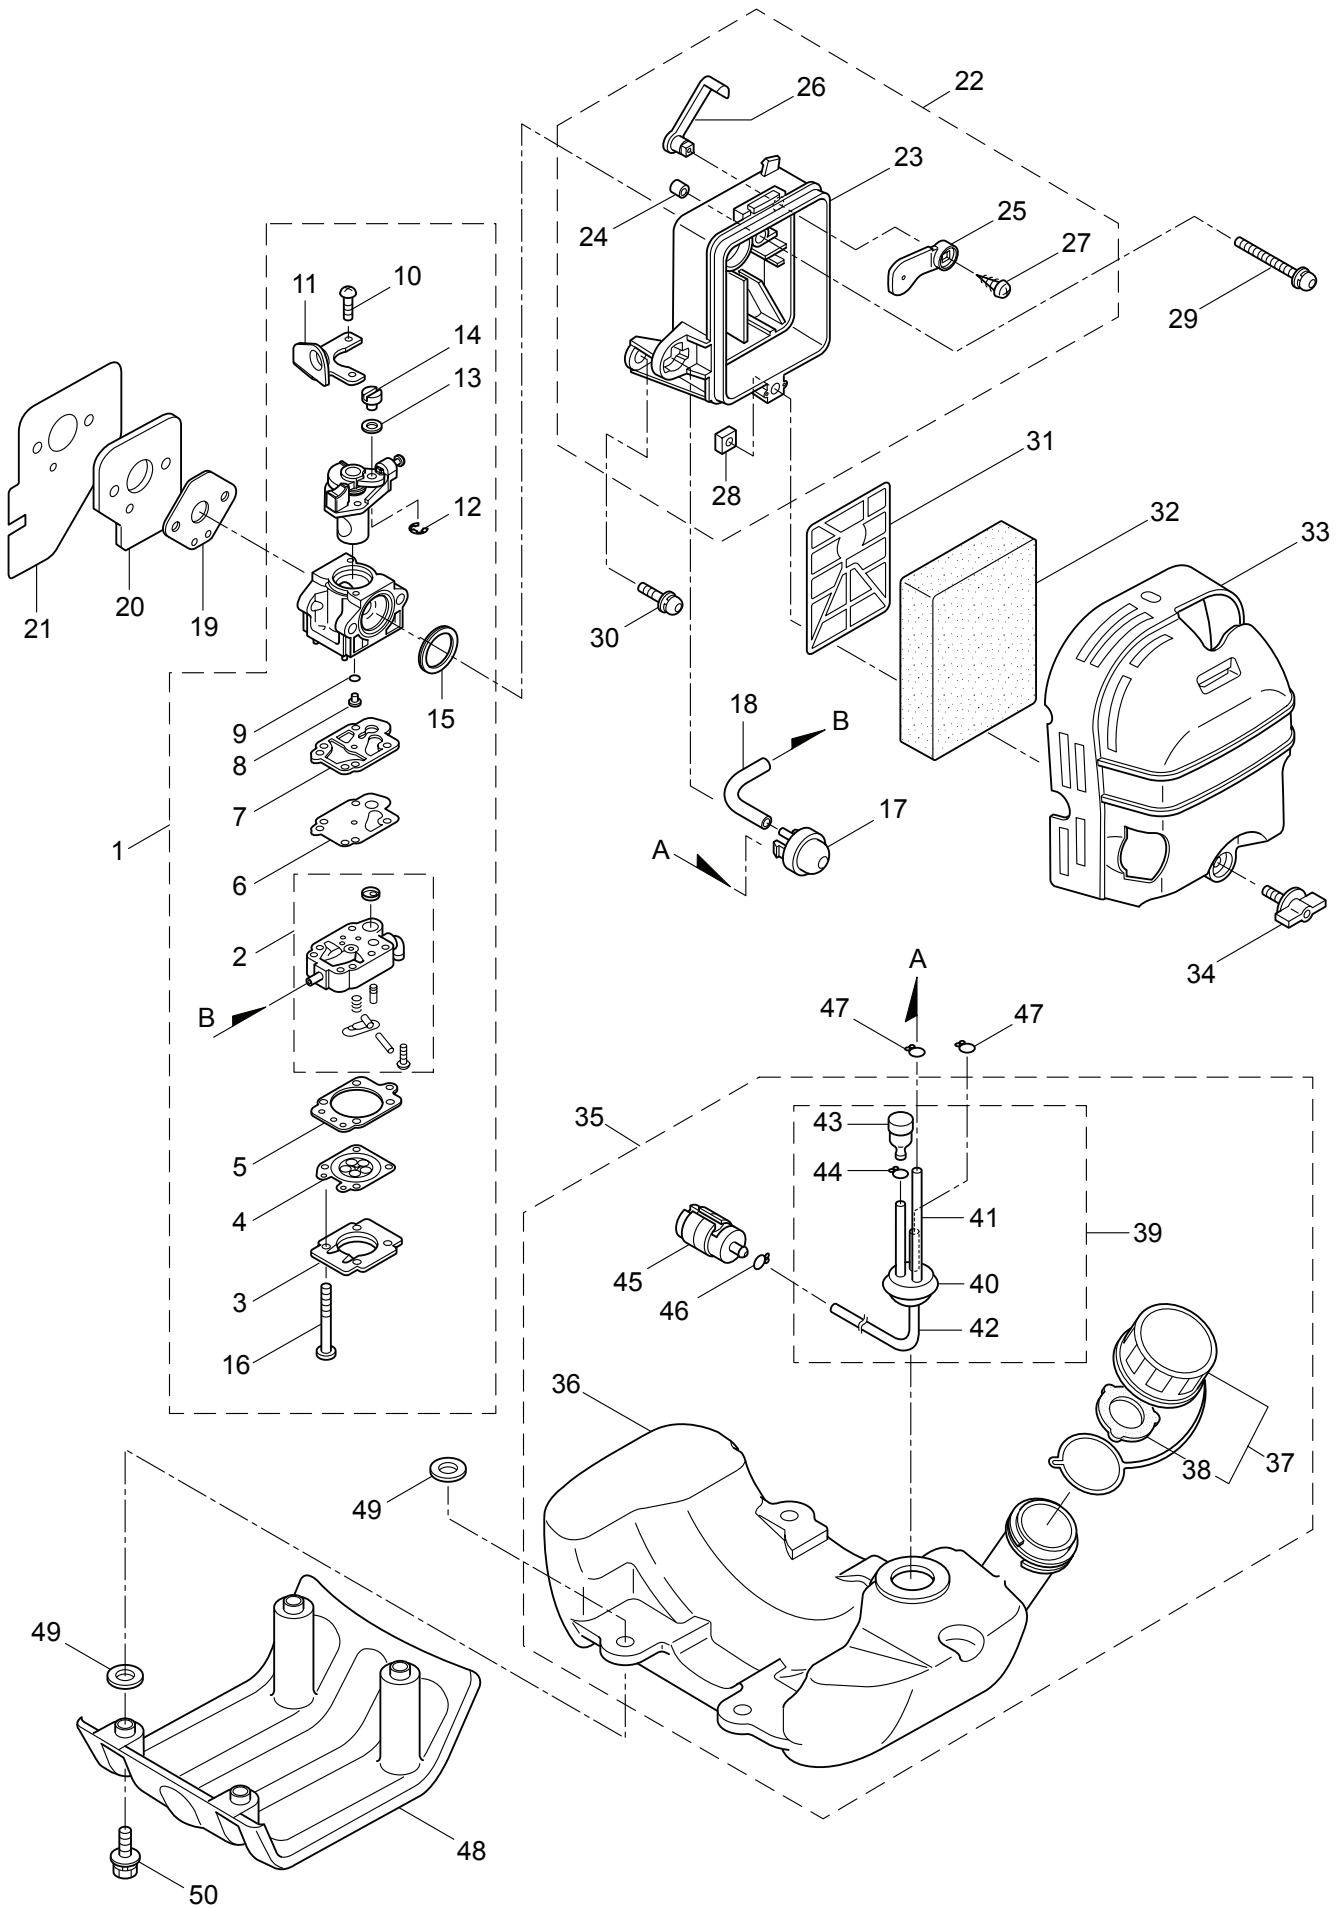

4. BCV5020-01
CARBURETOR, FUEL TANK

Ref. No.	Part No.	Part Name	Q'ty	Remarks
4-46	261117	Clip	1	
4-47	261117	Clip	2	
4-48	289788	Stand	1	
4-49	285735	Packing	8	
4-50	281714	Cap Screw	4	M5x20